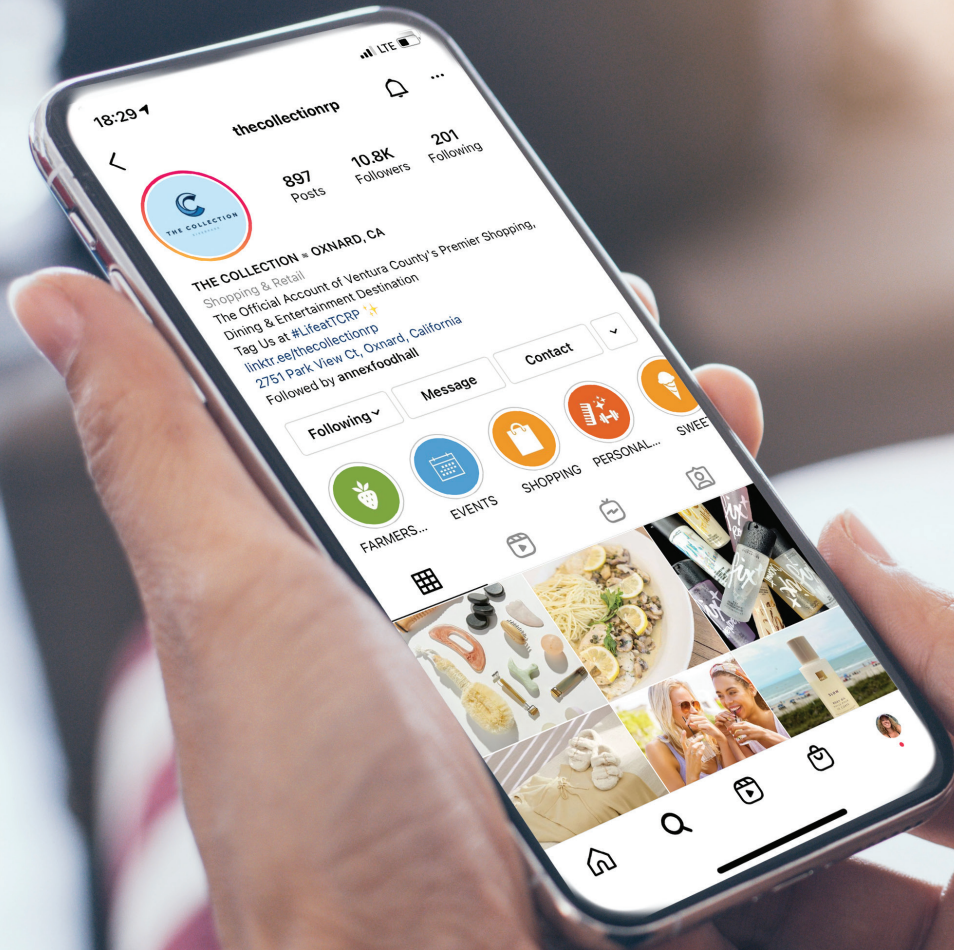

OUR SOCIAL MEDIA

LET'S CONNECT

@THECOLLECTIONRP #LIFEATTCRP

42+

Facebook followers

13+

Instagram followers

4.2+

Twitter followers