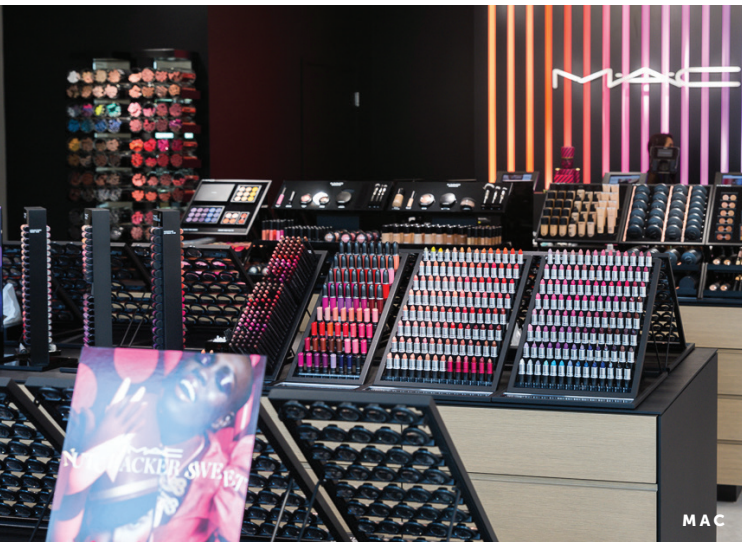

TEXAS DE BRAZIL

SILVERLAKE RAMEN

THE CHEESECAKE FACTORY

LASERAWAY

MAC

ETHAN ALLEN

OUR SHOPS COLLECTIVE RETAIL

- 24 HOUR FITNESS SUPER SPORT
- AMAZING LASH STUDIO
- BELLA THREADING STUDIO
- CLAIRE'S
- COTTON ON
- ETHAN ALLEN
- EUROPEAN WAX CENTER
- EXER URGENT CARE
- FOREVER 21
- H&M
- JOURNEYS
- LANE BRYANT
- LASERAWAY
- LOHO LOVE & HOPE
- M.A.C COSMETICS
- MASSAGE ENVY SPA
- PANDORA
- PET FOOD EXPRESS
- REI
- SALONS BY JC
- SLEEP NUMBER
- SOMA INTIMATES
- SUNGLASS HUT
- THE BARBER SHOP
- THE CONTAINER STORE
- ULTA
- URBAN OUTFITTERS
- VANS
- VERIZON WIRELESS
- VICTORIA'S SECRET
- WINDSOR